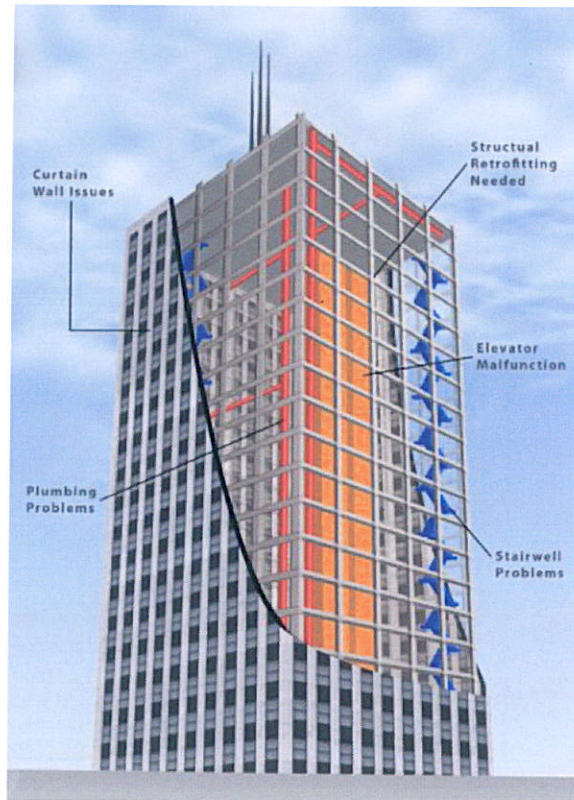

**BSS Archangel™** is the only solution of its kind that provides key personnel, first responders and building management with the critical information they need, *when* they need it.

Archangel's innovative VisibleBuilding™ technology provides unprecedented access to critical building information. Building-specific training ensures consistent and effective training for all key building personnel. Instant access to floor plans and detailed building systems enables rapid response to mitigate damage. First responder tools and integration with existing building systems provide building intelligence that maintains and builds your asset's value.